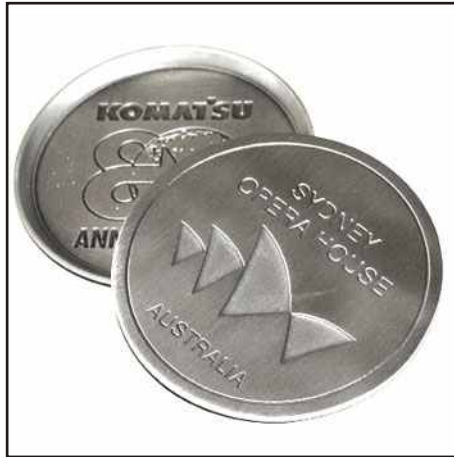

Custom made, your design engraved or raised as per specifications.

Pewter Coasters

Contact us for all your promotional product needs, custom made manufacturing is our speciality!

Unit 27, 1A Coulson Street Erskineville NSW 2043 TELEPHONE (02) 9516 1333 FAX (02) 9516 5423